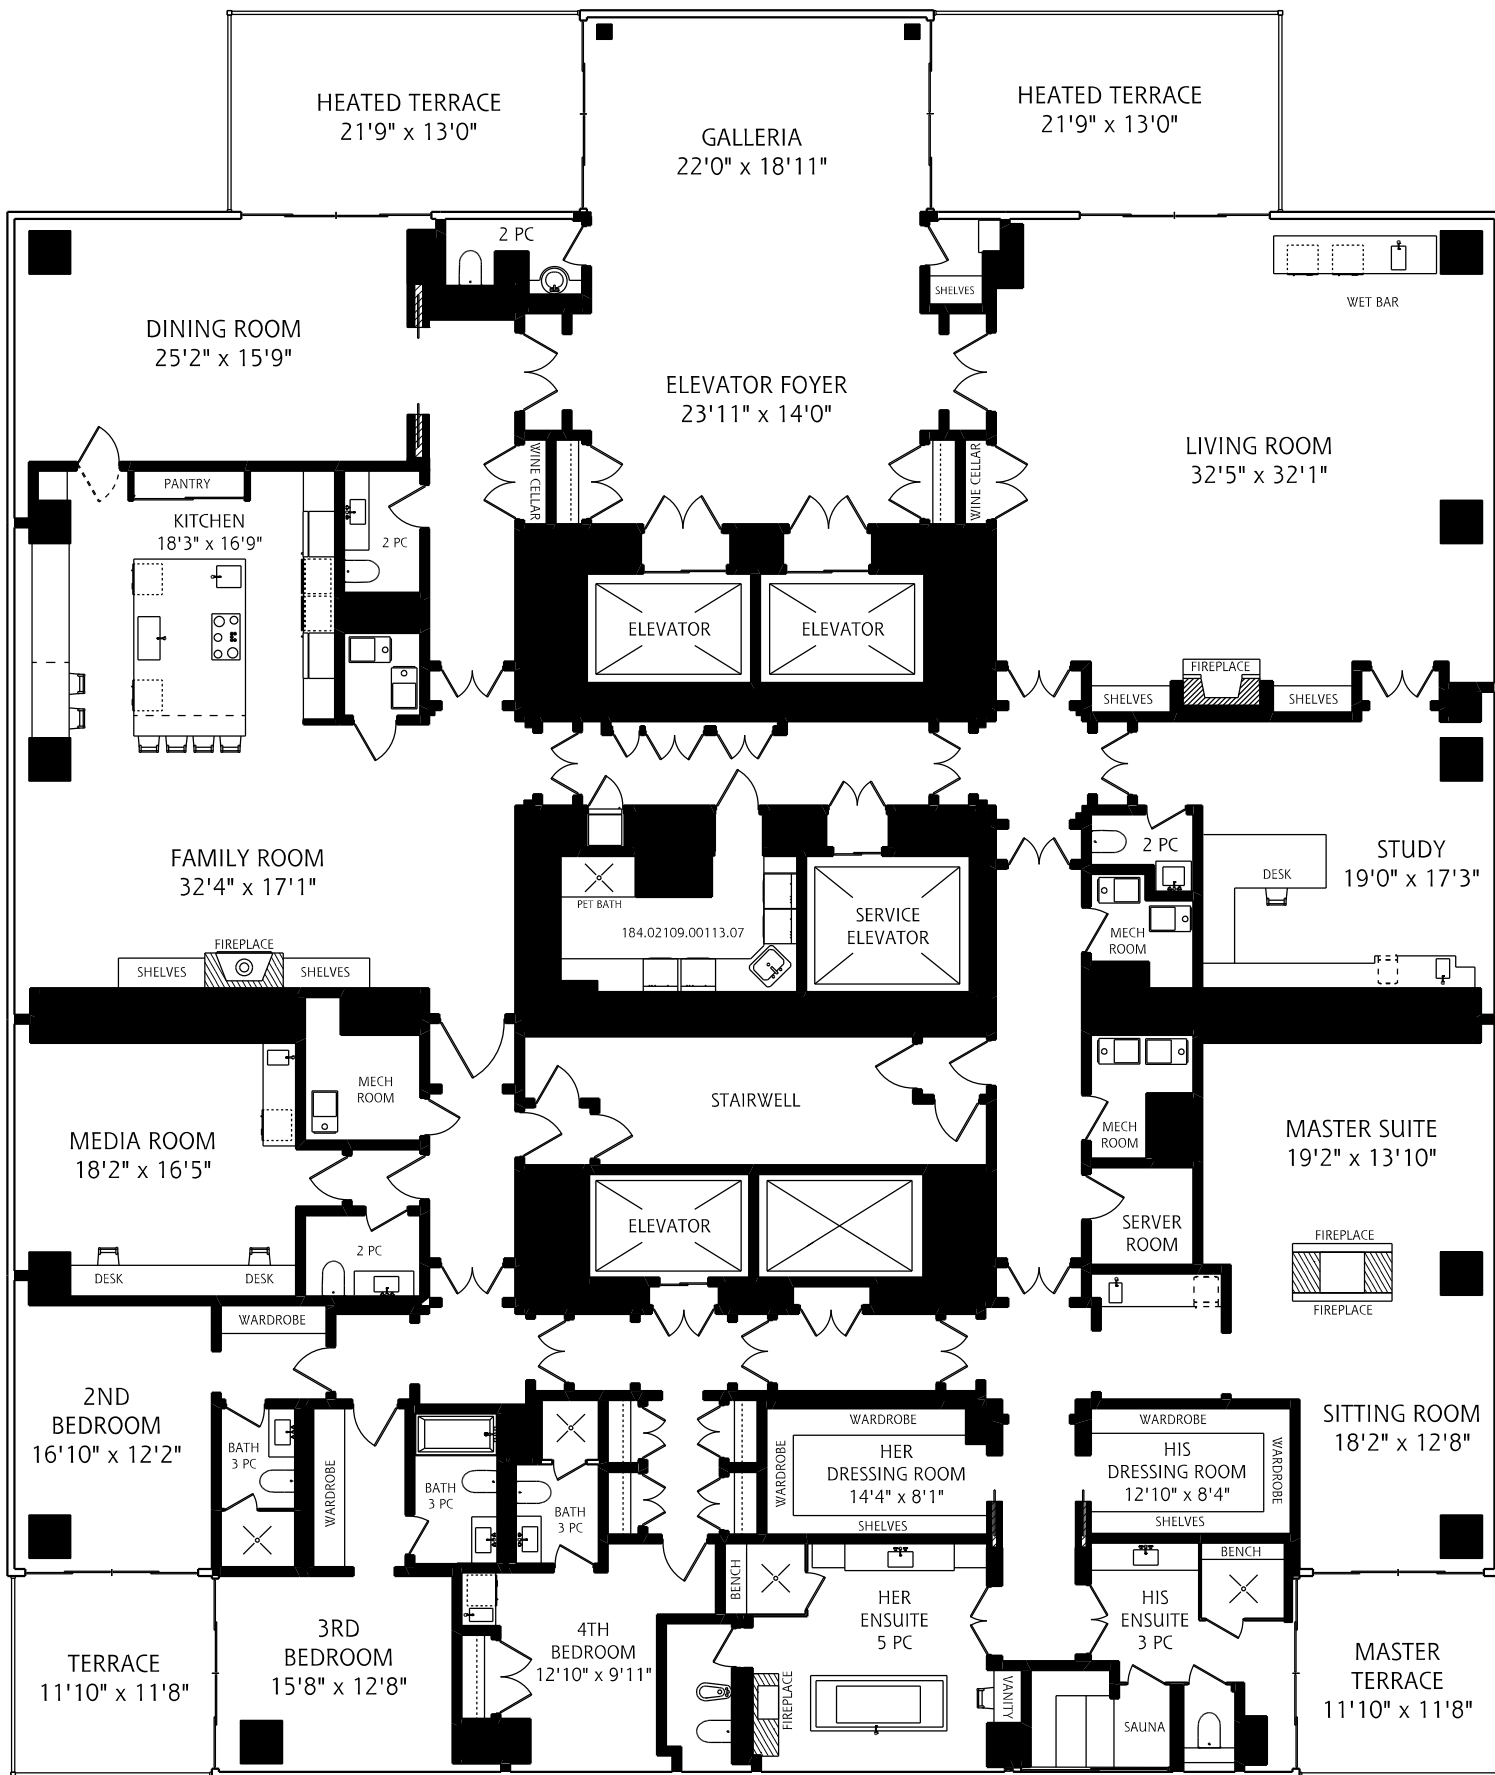

50 YORKVILLE AVENUE PENTHOUSE

5 FOOT SCALE