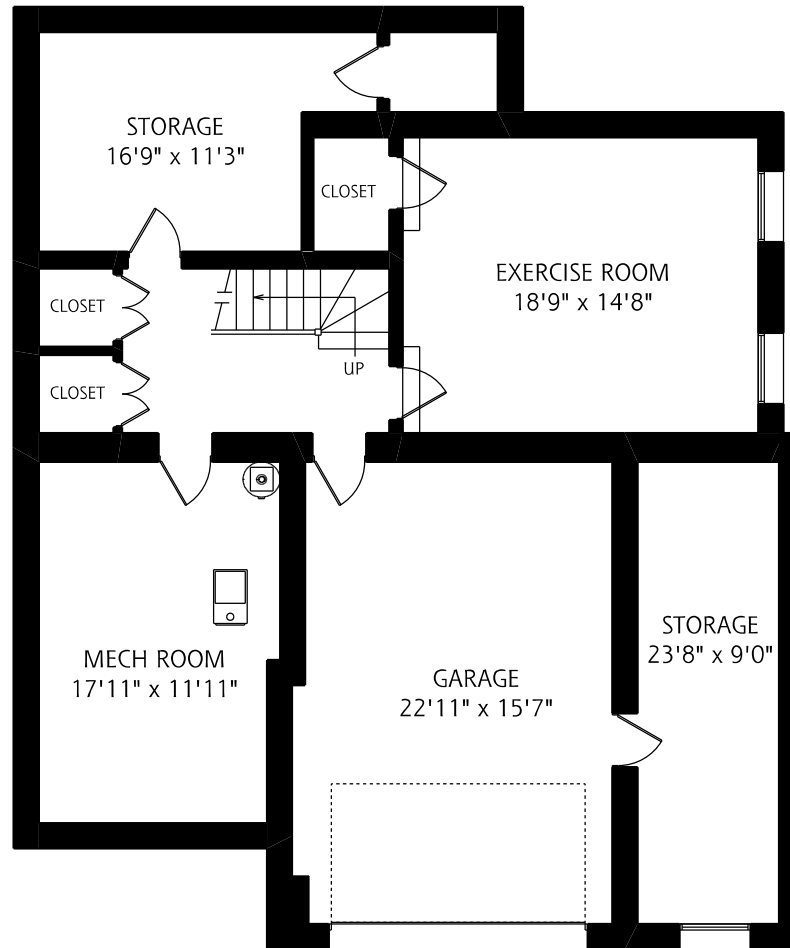

4 EDMUND GATE

LOWER LEVEL
1,070 SQUARE FEET

ALL MEASUREMENTS SHOULD BE CONSIDERED APPROXIMATE

15 FOOT SCALE