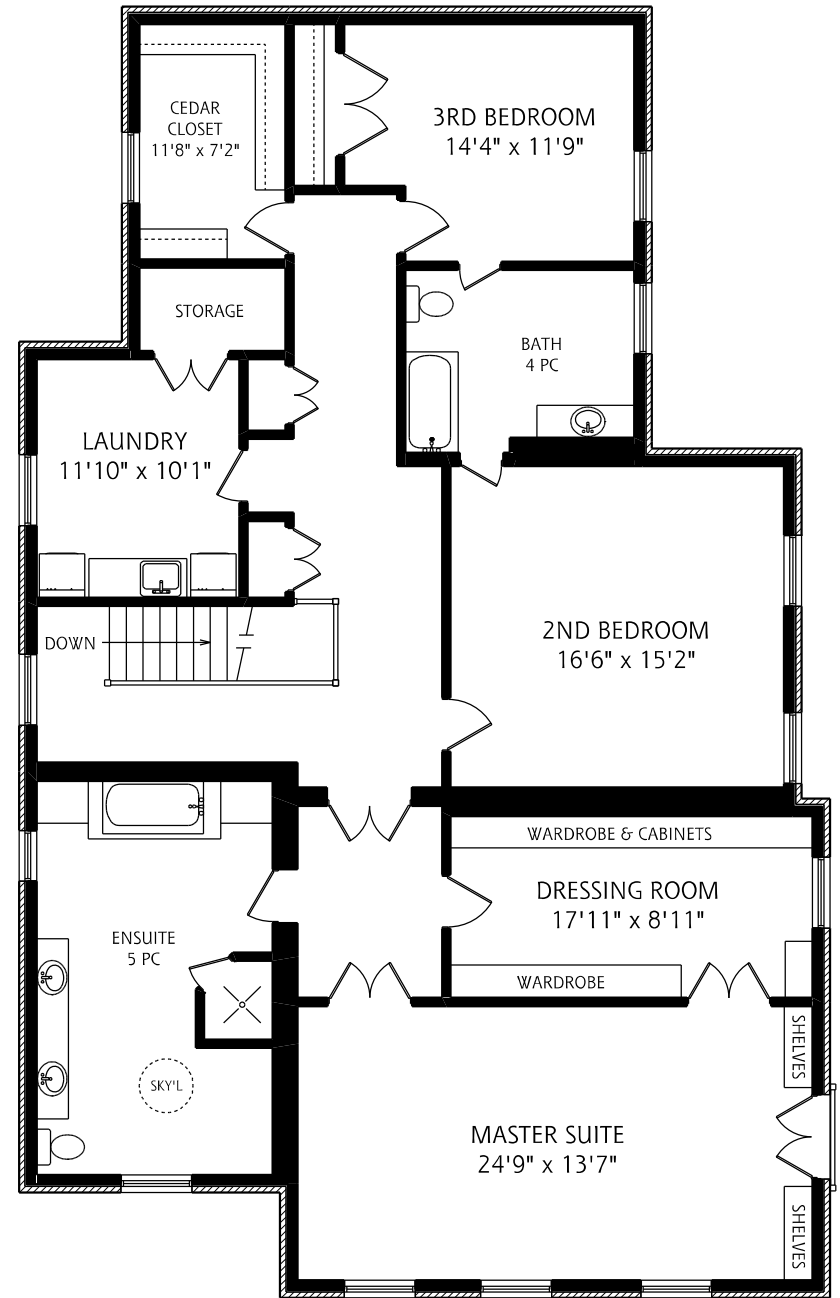

4 EDMUND GATE

MAIN FLOOR
2,350 SQUARE FEET

SECOND FLOOR
2,200 SQUARE FEET

ALL MEASUREMENTS SHOULD BE CONSIDERED APPROXIMATE