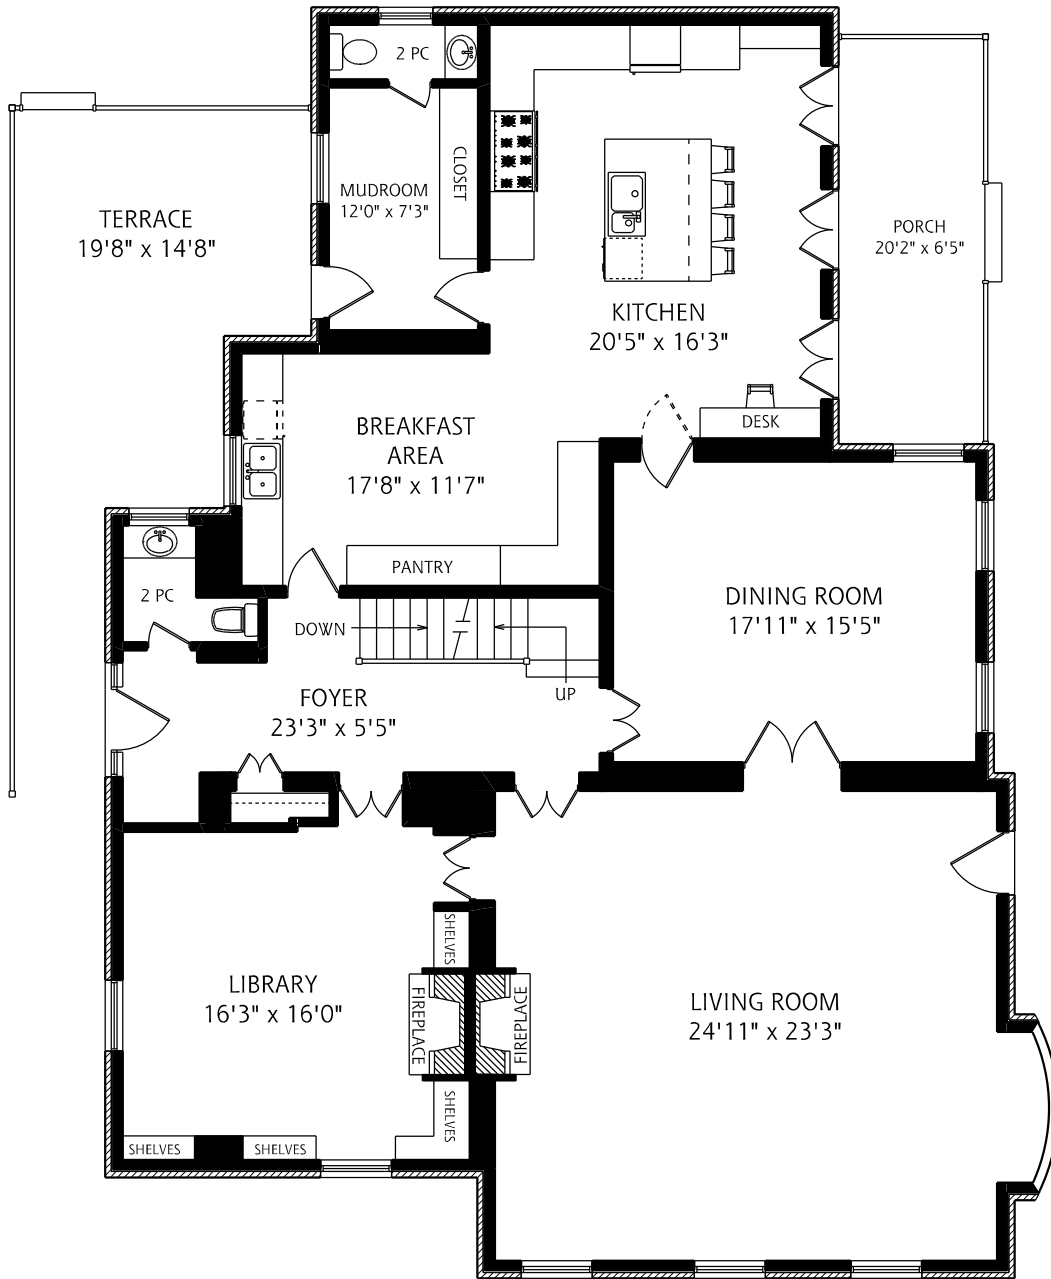

4 EDMUND GATE

MAIN FLOOR
2,350 SQUARE FEET

SECOND FLOOR
2,200 SQUARE FEET

ALL MEASUREMENTS SHOULD BE CONSIDERED APPROXIMATE